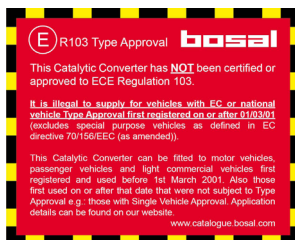

Non-Approved Cats
from Bosal can be
identified by:

Part No. beginning
098-

Red Label

On or After
1st March 2001
i.e. vehicles of 'Y'
registration letter or later

Only sell or fit a
Type Approved Cat

Type Approved Cats
from Bosal can be
identified by: